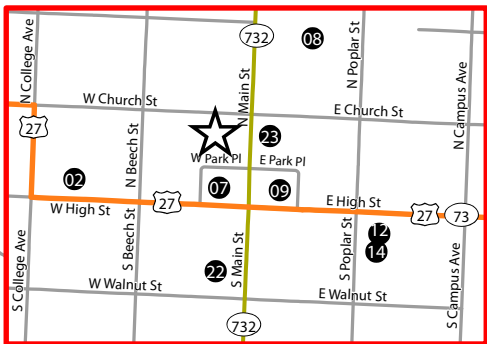

Oxford, Ohio

Street index on reverse side.

Location	No.
Community Park	1
Courthouse	2
Fire Department	3
Goggin Ice Arena	4
Inloes Park	5
Leonard Howell Park	6
Martin Luther King Jr. Park	7
McCullough-Hyde Memorial Hospital	8
Memorial Park	9
Merry Day Park	10
Millett Hall	11
Municipal Building	12
Northside Bark Dog Park	13
Oxford Police Department	14
Peffer Park	15
Recreational Sports Center	16
Robert M. Artz Park	17
Senior Citizens Center	18
Shriver Center	19
South Locust Park	20
TRI Community Center	21
Uptown Parking Garage	22
Uptown Parking Lot	23
Wastewater Treatment Plant	24
Water Treatment Plant	25
Yager Stadium	26

Uptown Map

The City of Oxford does not guarantee the dimensional accuracy of this map. Precise dimensional accuracy should be based upon recorded deeds, plats or a professional survey.

1 inch = 2,500 feet